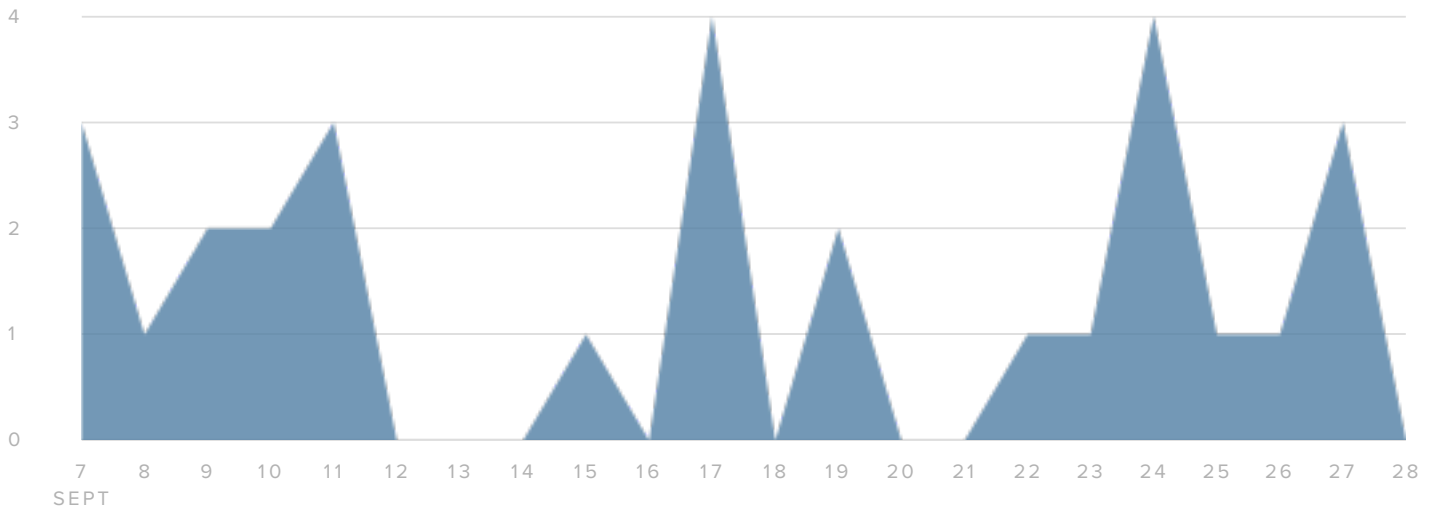

## Top Instagram Posts

@hpnhansen  
108 Engagements

@hpnhansen  
83 Engagements

@hpnhansen  
83 Engagements

## Audience Growth

AUDIENCE GROWTH, BY DAY

■ FOLLOWERS GAINED

### TOTALS

Total Followers	2,682
Followers Gained	23
People that you Followed	12

Your new followers decreased by

▼48.9%

since previous date range

since previous date range