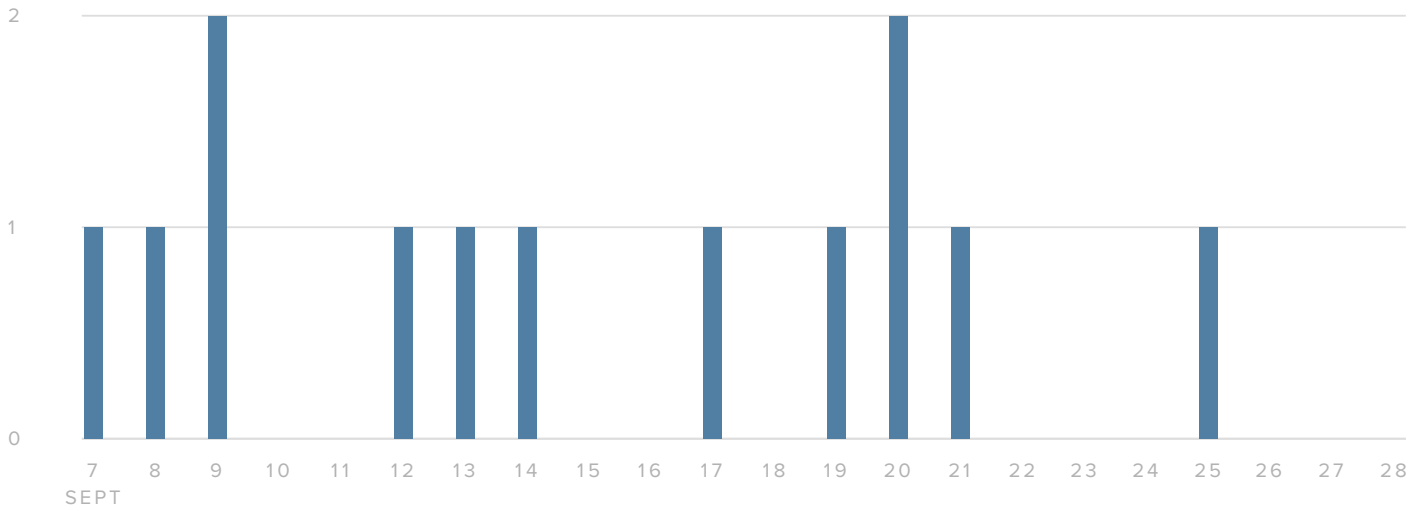

### FOLLOWER METRICS

### TOTALS

Total Followers	2,682
Followers Gained	23
People that you Followed	12

Your new followers decreased by

▼48.9%

since previous date range

# Publishing Behavior

MEDIA PER DAY

■ MEDIA SENT

PUBLISHING METRICS

TOTALS

Photos	13
Videos	—
<b>Total Media</b>	<b>13</b>

The number of media you sent decreased by

▼ **27.8%**

since previous date range