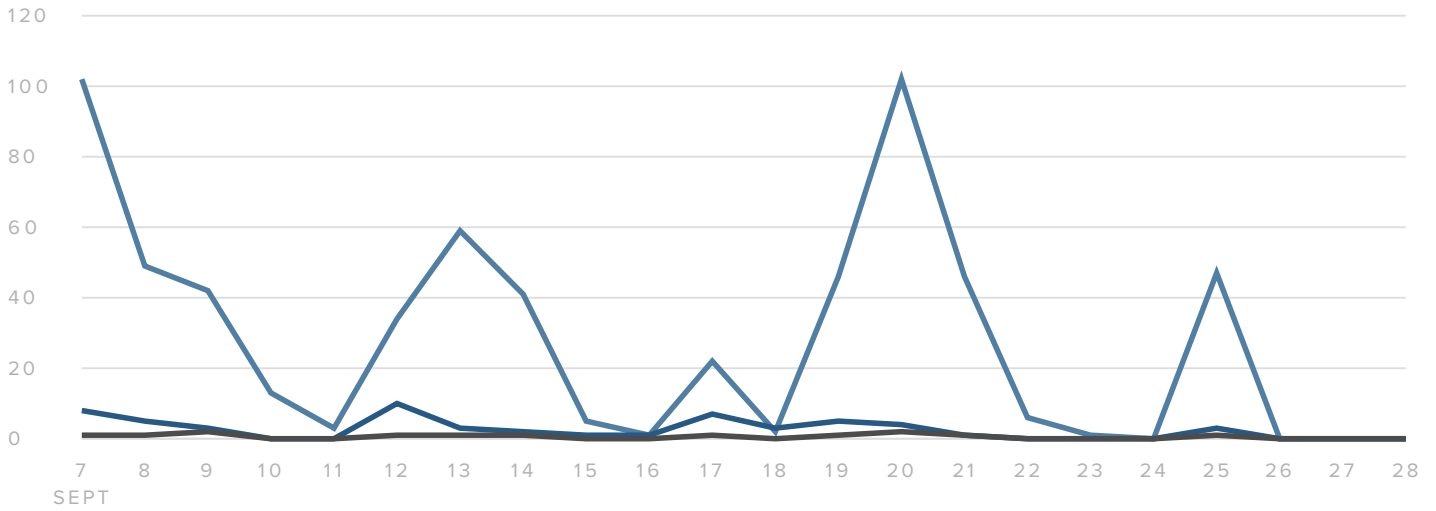

Audience Engagement

AUDIENCE ENGAGEMENT, BY DAY

LIKES RECEIVED COMMENTS MEDIA SENT

ENGAGEMENT METRICS

TOTALS

Likes Received	621
Comments Received	56
Total Engagements	677

The number of engagements decreased by

▼ **34.1%**

since previous date range

Engagements per Follower 0.3

Engagements per Media 52.1

The number of engagements per media decreased by

▼ **8.8%**

since previous date range